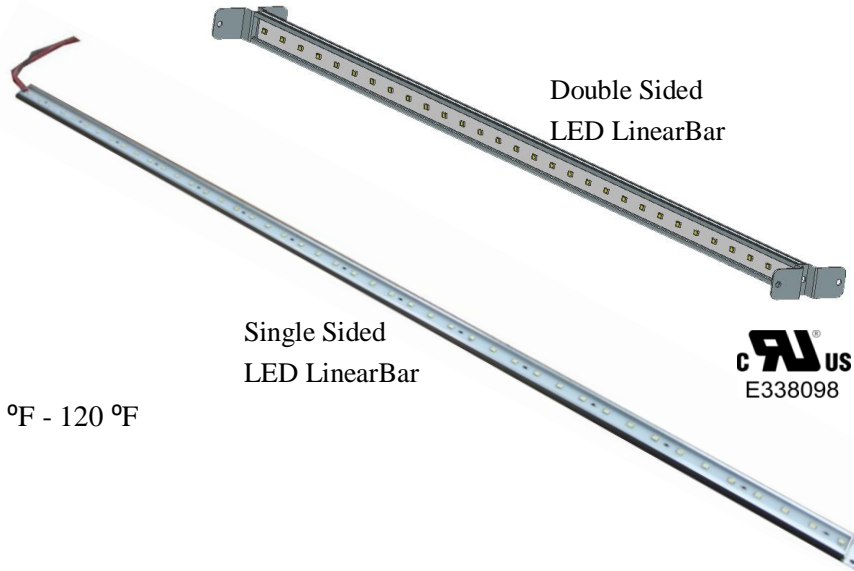

# LED LinearBar

## System

Input Voltage: 12 VDC  
Efficacy: 110 Lumen/Watt  
Certification: UL  
IP 66  
Material: Aluminum  
Operation Temperature: -20 °F - 120 °F