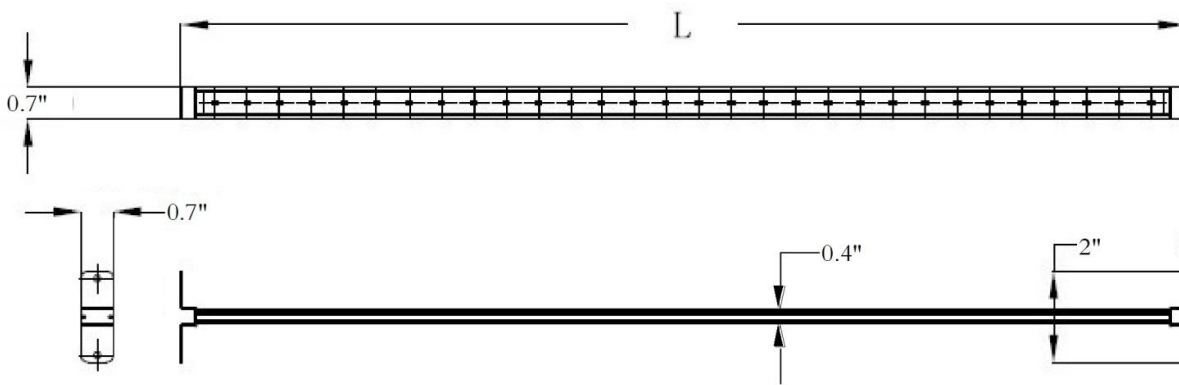

## Installation Guide for Sign Cabinets (Spacing = 2 inches + LED\_To\_SignFace)

Depth (LinearBar to Sign Face)	LinearBar Center Spacing	LinearBar to Cabinet Edge	LED Orientation
5"-6" (102 -127mm)	7"-8" (178 - 204mm)	4" (102mm)	Facing Sign Front
6"-7" (127-152mm)	8"-9" (204 - 228mm)	5" (127mm)	Facing Sign Front
7"-8" (152-178mm)	9"-10" (228 - 254mm)	5" (127mm)	Facing Sign Front
8"-9" (178 - 228mm)	10"-11" (254 - 305mm)	6" (153mm)	Facing Sign Front
9"-16" (228 - 406mm)	12"(305mm)	6"(153mm)	Facing Sign Front