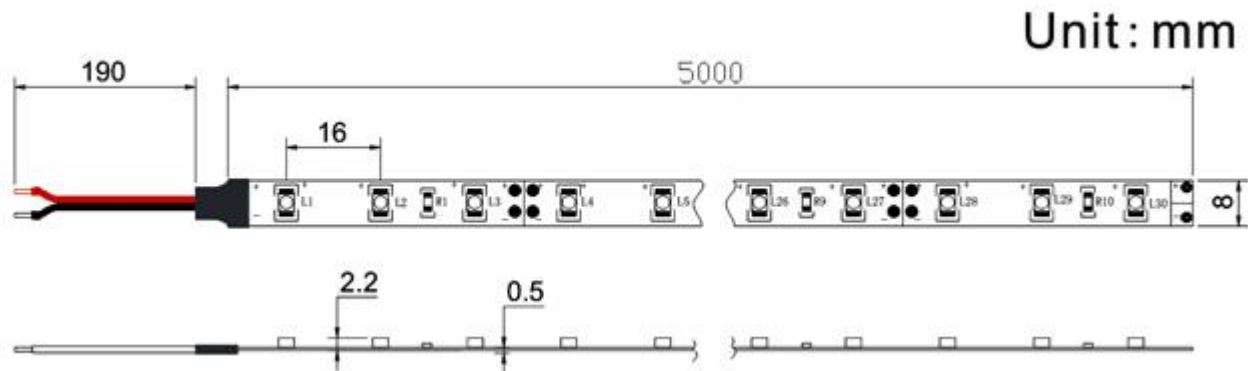

Size:

0.1"(H) × 0.4"(W) × 16.4' (L)

Optical Structure:

- Designed for Maximum Brightness Output
- No UV or IR

System:

- 16.4 ft (5 meter) per roll
- Peel-N-Stick, 3M tape
- Warranty: 2 Year
- Product is designed for permanent installation

Cove Lighting and Under Cabinet Lighting

Indoor Decorations

LED Tape Lights

A. White and Warm White LED Tape Lights

Model Number	Length (FT)	Lumen (per FT)	Watt (per FT)	CCT	Number of LEDs (per FT)	IP Rating
ZT-SP-W	16.5	110	1.8	6000 K	18	30
ZT-SP-WW	16.5	100	1.8	3000 K	18	30
ZT-SP-W-WR	16.5	110	1.8	6000 K	18	65
ZT-SP-WW-WR	16.5	100	1.8	3000 K	18	65

B. Color Changing Red-Green-Blue LED Tape Lights

Model Number	Length (FT)	Lumen (per FT)	Watt (per FT)	Wavelength	Number of LEDs (per FT)	IP Rating
ZT-SP-RGB	16.5	300	3.7	Red: 625 nm	18	30
ZT-SP-RGB-WR	16.5	300	3.7	Blue: 470 nm Green: 525nm		65