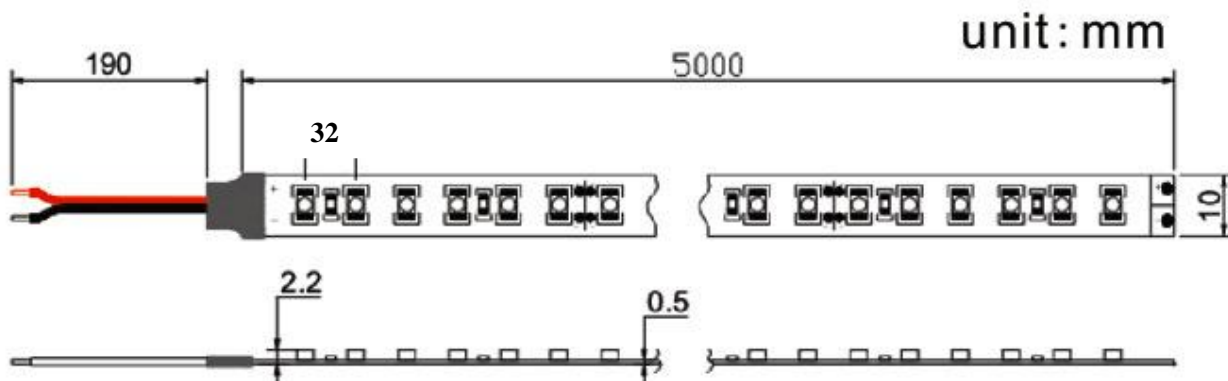

Size:

0.1"(H) × 0.4"(W) × 16.4' (L)

Optical Structure:

- Designed for Maximum Brightness Output
- No UV or IR

System:

- 16.4 ft (5 meter) per roll
- Peel-N-Stick, 3M tape
- Warranty: 2 Year
- Product is designed for permanent installation

Cove Lighting and Under Cabinet Lighting

Indoor Decorations

LED Tape Lights

A. White and Warm White LED Tape Lights

Model Number	Length (FT)	Lumen (per FT)	Watt (per FT)	CCT	Number of LEDs (per FT)	IP Rating
ZT-SP-W	16.5	110	1.8	6000 K	18	30
ZT-SP-WW	16.5	100	1.8	3000 K	18	30
ZT-SP-W-WR	16.5	110	1.8	6000 K	18	65
ZT-SP-WW-WR	16.5	100	1.8	3000 K	18	65

B. Color Changing Red-Green-Blue LED Tape Lights

Model Number	Length (FT)	Lumen (per FT)	Watt (per FT)	Wavelength	Number of LEDs (per FT)	IP Rating
ZT-SP-RGB	16.5	300	3.7	Red: 625 nm	18	30
ZT-SP-RGB-WR	16.5	300	3.7	Blue: 470 nm Green: 525nm		65