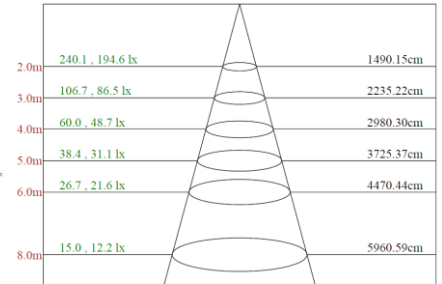

Light Distribution

Illumination Distribution

## Parameters

Part Number	ZL-CaL-35W-50K-W
HID Wattage Equivalent	150W
Initial Fixture Lumen Output	3900 LM
System Power	35W
Weight (lbs)	2 lbs
Input Voltage	120 - 277 VAC
Mounting	Direct Mount to JBox
Viewing Angles	150 Degree
CRI	80
Working Temperature	-20 °C -450°C; 10% - 90% RH
Color Temperature	5000 K
LED life (L70)	50,000 Hours
Dimmable	No
Material	Aluminum + Plastic
Protection Rate	IP65, for Indoor and Outdoor (Wet)
Rating	UL and DLC
Finish	White
Warranty	5 Years