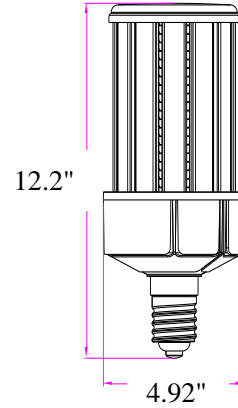

### Parameters

<b>Model</b>	ZL-CL-50K (30K/40K) -120W		
Product Description	120W LED Corn Light		
Wattage Equivalent	400W HID		
Dimension	Φ4.92" x 12.2"		
Color Temperature	3000K	4000K	5000K
Initial Fixture Lumen Output	9600 LM	9800 LM	9800 LM
System Power	120W		
Weight (lbs)	3 lbs		
Input Voltage	120 - 277 VAC		
Compatible with Ballast	No, Must By Pass Ballast and Wire Directly		
Viewing Angles	360 Degree		
CRI	Greater than 80		
Working Temperature	-20 °C -45°C; 20% - 70% RH		
Storage Temperature	-30 °C - 80 °C		
LED life (L70)	50,000 Hours		
Base	E39		
Material	Aluminum Alloy + Plastic		
Protection Rate	IP64		
Safety Rating	UL and DLC		
Warranty	5 Years		