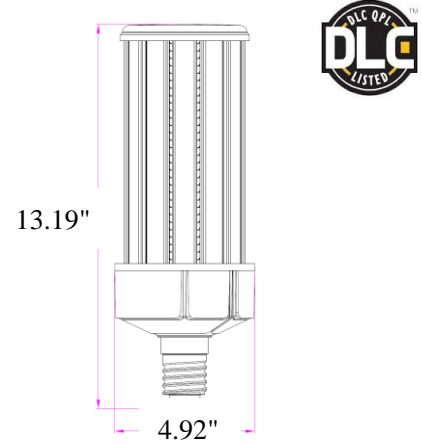

Data Sheet

LED Corn Lights

Parameters

Model	ZL-CL-50K (30K/40K) -150W		
Product Description	150W LED Corn Light		
Wattage Equivalent	600W HID		
Dimension	Φ4.92" x 13.19"		
Color Temperature	3000K	4000K	5000K
Initial Fixture Lumen Output	15000 LM	17000 LM	19000 LM
System Power	150W		
Weight (lbs)	3 lbs		
Input Voltage	120 - 277 VAC		
Compatible with Ballast	No, Must By Pass Ballast and Wire Directly		
Viewing Angles	360 Degree		
CRI	Greater than 80		
Working Temperature	-20 °C -45°C; 20% - 70% RH		
Storage Temperature	-30 °C - 80 °C		
LED life (L70)	50,000 Hours		
Base	E39		
Material	Aluminum Alloy + Plastic		
Protection Rate	IP64		
Safety Rating	UL and DLC		
Warranty	5 Years		