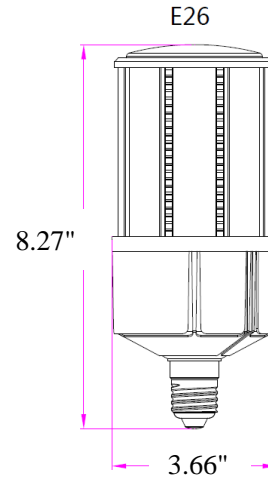

### Parameters

<b>Model</b>	ZL-CL-50K (30K/40K) -30W		
Product Description	30W LED Corn Light		
Wattage Equivalent	100W HID		
Dimension	Φ3.66" x 8.27"		
Color Temperature	3000K	4000K	5000K
Initial Fixture Lumen Output	4700 LM	4800 LM	4800 LM
System Power	30W		
Weight (lbs)	1.4 lbs		
Input Voltage	120 - 277 VAC		
Compatible with Ballast	No, Must By Pass Ballast and Wire Directly		
Viewing Angles	360 Degree		
CRI	Greater than 80		
Working Temperature	-20 °C -45°C; 20% - 70% RH		
Storage Temperature	-30 °C - 80 °C		
LED life (L70)	50,000 Hours		
Base	E26, Medium Base		
Material	Aluminum Alloy + Plastic		
Protection Rate	IP64		
Safety Rating	UL and DLC		
Warranty	5 Years		