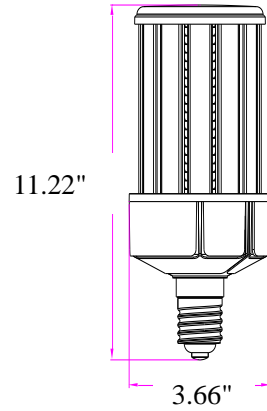

Data Sheet

LED Corn Lights

Parameters

Model	ZL-CL-50K (30K/40K) -60W		
Product Description	60W LED Corn Light		
Wattage Equivalent	175W HID		
Dimension	Φ3.66" x 11.22"		
Color Temperature	3000K	4000K	5000K
Initial Fixture Lumen Output	6000 LM	6700 LM	7500 LM
System Power	60W		
Weight (lbs)	2 lbs		
Input Voltage	120 - 277 VAC		
Compatible with Ballast	No, Must By Pass Ballast and Wire Directly		
Viewing Angles	360 Degree		
CRI	Greater than 80		
Working Temperature	-20 °C -45°C; 20% - 70% RH		
Storage Temperature	-30 °C - 80 °C		
LED life (L70)	50,000 Hours		
Base	E39		
Material	Aluminum Alloy + Plastic		
Protection Rate	IP64		
Safety Rating	UL and DLC		
Warranty	5 Years		