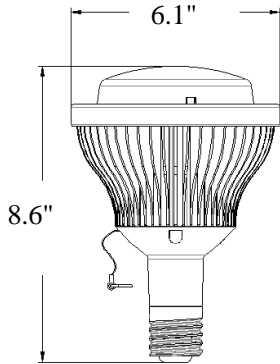

Data Sheet

LED High Bay Bulbs

Ballast Compatible

Model Number:
 ZL-HBL-50K-30W
 ZL-HBL-50K-52W
 ZL-HBL-50K-80W
 ZL-HBL-50K-120W

30W and 52W

80W and 120W

Parameters

Part Number	ZL-HBL-50K-30W	ZL-HBL-50K-52W	ZL-HBL-50K-80W	ZL-HBL-50K-120W
Wattage	30W	52W	80W	120W
Dimension	6.1" x 8.6" (H)	6.1" x 8.6" (H)	8.2" x 9.4" (H)	8.2" x 9.4" (H)
Equal HID Wattage	100W	175W	250W	400W
Color Temperature	5000K			
Lumen Output	3000 LM	5200 LM	8000 LM	12000 LM
Weight (lbs)	2	2	3.5	3.5
Base	E39 (Mogul Base)			
Input Voltage	HPS and HID Ballast Compatible. Works Only with Ballast			
Viewing Angles	Flood			
CRI	75			
Light Beam Angle	120 °			
Work Temp	-4 °F - 113 °F (-20 °C - 45 °C)			
Dimmable	No			
Material	Acrylic Diffuser + Aluminum Base			
Protection Rate	IP20			
Safety Ratings	ETL			
Warranty	5 years			