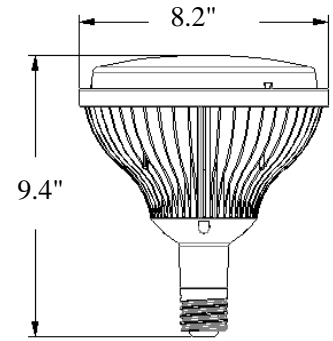

Data Sheet

LED High Bay Bulbs

Ballast Compatible

Model Number:
 ZL-HBL-50K-30W
 ZL-HBL-50K-52W
 ZL-HBL-50K-80W
 ZL-HBL-50K-120W

30W and 52W

80W and 120W

Parameters

Part Number	ZL-HBL-50K-30W	ZL-HBL-50K-52W	ZL-HBL-50K-80W	ZL-HBL-50K-120W
Wattage	30W	52W	80W	120W
Dimension	6.1" x 8.6" (H)	6.1" x 8.6" (H)	8.2" x 9.4" (H)	8.2" x 9.4" (H)
Equal HID Wattage	100W	175W	250W	400W
Color Temperature	5000K			
Lumen Output	3000 LM	5200 LM	8000 LM	12000 LM
Weight (lbs)	2	2	3.5	3.5
Base	E39 (Mogul Base)			
Input Voltage	HPS and HID Ballast Compatible. Works Only with Ballast			
Viewing Angles	Flood			
CRI	75			
Light Beam Angle	120 °			
Work Temp	-4 °F - 113 °F (-20 °C - 45 °C)			
Dimmable	No			
Material	Acrylic Diffuser + Aluminum Base			
Protection Rate	IP20			
Safety Ratings	ETL			
Warranty	5 years			