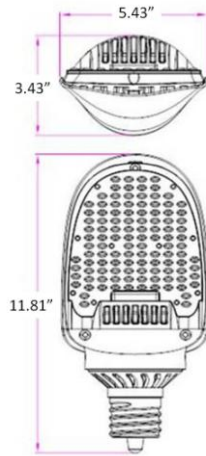

## LED Half Corn Lights

27W, 36W, 54W

75W, 115W

### Parameters

Part Number	ZL-HCL-50K-27W	ZL-HCL-50K-36W	ZL-HCL-50K-54W	ZL-HCL-50K-75W	ZL-HCL-50K-115W
Wattage	27W	36W	54W	75W	115W
Lumen Output	3300 LM	4300 LM	6600 LM	9000 LM	13500 LM
Equal HID Wattage	100W	150W	175W	250W	400W
Weight (lbs)	2			3.5	
Dimension	4.45" x 9.64" x 3.15"			5.43" x 3.43" x 11.81"	
Color Temperature	5000K				
Base	Rotatable, EX39 (Mogul Base)				
Input Voltage	120 - 277 VAC, MUST REMOVE BALLAST				
Viewing Angles	Type III				
CRI	75				
Light Beam Angle	90° x 150°				
Work Temp	-4 °F - 113 °F (-20 °C - 45 °C)				
Dimmable	No				
Material	Magnesium Alloy, Aluminum, PC				
Protection Rate	IP51				
Ratings	UL, DLC				
Warranty	5 years				