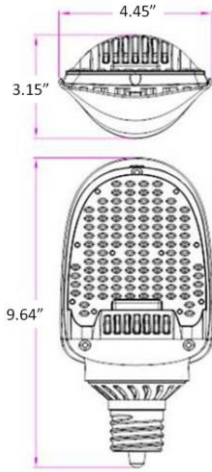

## LED Half Corn Lights

27W, 36W, 54W

75W, 115W

### Parameters

Part Number	ZL-HCL-50K-27W	ZL-HCL-50K-36W	ZL-HCL-50K-54W	ZL-HCL-50K-75W	ZL-HCL-50K-115W
Wattage	27W	36W	54W	75W	115W
Lumen Output	3300 LM	4300 LM	6600 LM	9000 LM	13500 LM
Equal HID Wattage	100W	150W	175W	250W	400W
Weight (lbs)	2			3.5	
Dimension	4.45" x 9.64" x 3.15"			5.43" x 3.43" x 11.81"	
Color Temperature	5000K				
Base	Rotatable, EX39 (Mogul Base)				
Input Voltage	120 - 277 VAC, MUST REMOVE BALLAST				
Viewing Angles	Type III				
CRI	75				
Light Beam Angle	90° x 150°				
Work Temp	-4 °F - 113 °F (-20 °C - 45 °C)				
Dimmable	No				
Material	Magnesium Alloy, Aluminum, PC				
Protection Rate	IP51				
Ratings	UL, DLC				
Warranty	5 years				