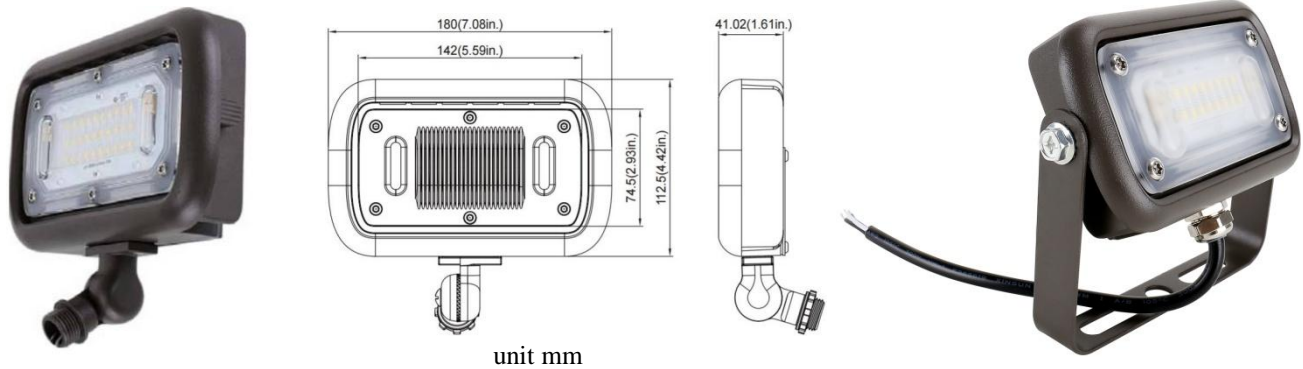

Data Sheet

LED Mini Flood Lights

Parameters

Part Number	ZL-MFL-KN-50K-30W	ZL-MFL-YM-50K-30W	ZL-MFL-KN-50K-45W	ZL-MFL-YM-50K-45W
Lens	Clear			
Dimension	7.08" X 4.42" X 1.61"		8.26" X 7.9" X 2.37"	
Wattage	30W		45W	
Color Temperature	5000K			
Lumen Output	3000LM		5100LM	
Weight (lbs)	2		3	
Mounting	G 1/2" Knuckle Mount	Yoke	G 1/2" Knuckle Mount	Yoke
Input Voltage	120-277VAC			
Power Factor	0.9			
Viewing Angles	Flood			
CRI	70			
Finish	Rugged brown aluminum housing with UV resistant powder coating for outstanding corrosion protection			
Work Temp	-77 °F - 113 °F			
Dimmable	No			
LED Life	50,000 Hours			
Lens	Polycarbonate Suitable for outdoor use with respect to exposure to Ultraviolet Light, Water Exposure and Immersion in accordance with UL 746C			
Safety Ratings	UL Wet Location, IP66, DLC			
Warranty	5 years			