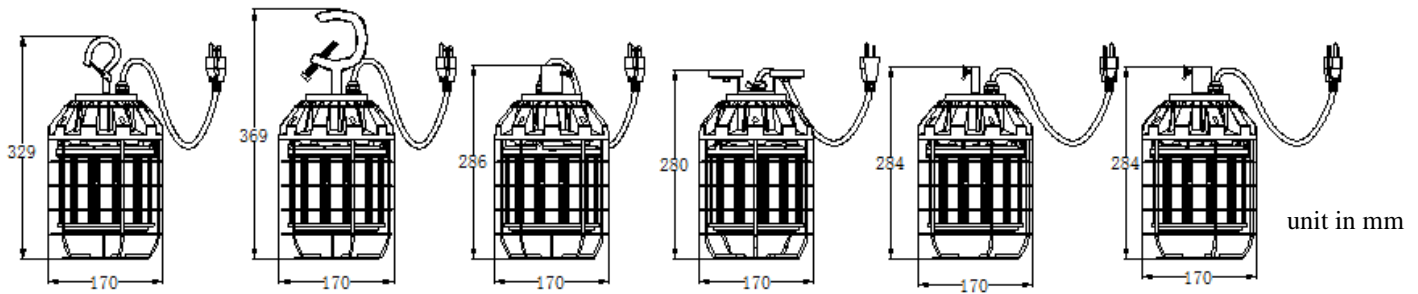

Data Sheet

LED Portable Work Lights

Hook Mount

Industrial Hook Mount

1" Pipe Mount

Magnet Mount

1/4" NPT Mount

5/8" NPT Mount

unit in mm

Parameters

Model	ZL-PCL-50K-100W
Product Description	100W LED Portable Light
Wattage Equivalent	400W HID
Dimension	Φ6.69" x 11.2"
Color Temperature	5000K
Initial Fixture Lumen Output	12800LM
System Power	100W
Weight (lbs)	4.5 lbs
Input Voltage	120 VAC
CRI	Greater than 80
Cover	Clear
Protection Rate	IP65, Damp Location
Mounting Options	Hook, Industrial Hook, 1" Pipe, Magnet, 1/4" NPT, 5/8" NPT
Material	Aluminum Alloy + Plastic
Safety Rating	UL and DLC
Warranty	5 Years