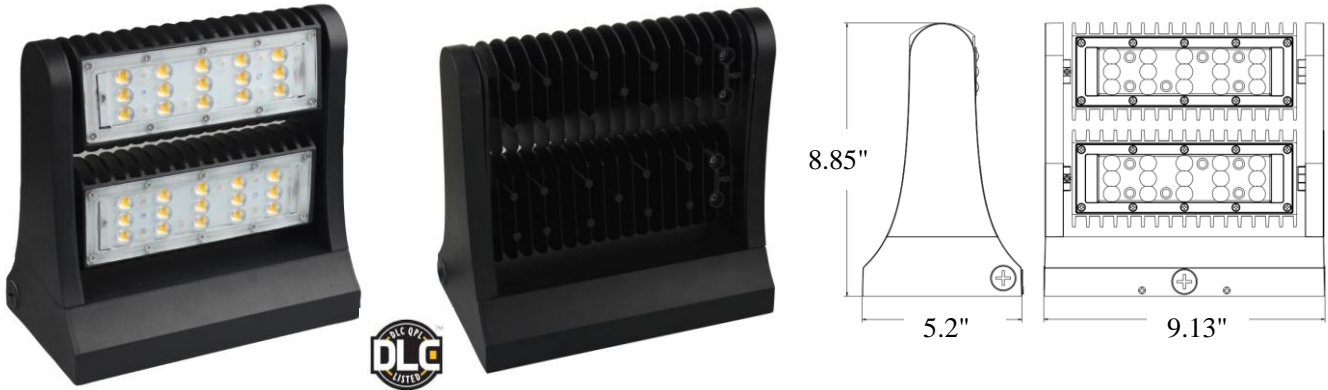

## LED Rotatable Wall Pack

### Parameters

Part Number	ZL-WP-Rot-50K-60W	ZL-WP-Rot-50K-80W
Wattage	60W	80W
Dimension	5.2" x 8.85" x 9.13"	
Equal HID Wattage	150W	250W
Photocell	No	
Initial Fixture Lumen Output	7500 LM	11000 LM
Weight (lbs)	4 lbs	
Input Voltage	120 -277 VAC	
Color Temperature	5000 K	
Viewing Angles	Flood	
CRI	Greater than 75	
Working Temperature	-20 °C -450°C; 10% - 90% RH	
Storage Temperature	-40 °C - 50 °C	
LED life (L70)	50,000 Hours	
Finish Color	Black Color	
Material	Acrylic Diffuser + Aluminum Base	
Protection Rate	IP67, for Outdoor Use, wet and damp locations	
Safety Rating	UL	
Performance Rating	DLC	
Warranty	5 years	