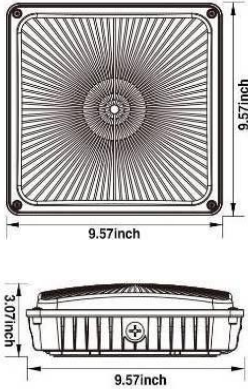

Data Sheet

LED Canopy Lights

Model Number:
ZL-CaL-50K-45W
ZL-CaL-50K-70W

LED Canopy Lights

Parameters

Part Number	ZL-CaL-50K-45W	ZL-CaL-50K-70W
Wattage	45W	70W
Dimension	9.57" x 9.57" x 3.07"	9.57" x 9.57" x 3.07"
Equal HID Wattage	45W	70W
Color Temperature	5000K	
Initial Fixture Lumen Output	4500LM	7000 LM
Weight (lbs)	3	4
Input Voltage	120 -277 VAC	
Efficiency	91%	
Viewing Angles	Flood	
CRI	Greater than 80	
Working Temperature	-20 °C -45°C; 10% - 90% RH	
Storage Temperature	-40 °C - 50 °C	
LED life (L70)	50,000 Hours	
Dimmable	No	
Material	Acrylic Diffuser + Aluminum Base	
Protection Rate	IP67, for Outdoor Use, wet and damp locations	
Safety Rating	UL	
Performance Rating	DLC	
Warranty	5 years	