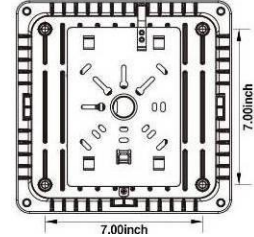

Data Sheet

LED Canopy Lights

Model Number:
ZL-CaL-50K-45W
ZL-CaL-50K-70W

LED Canopy Lights

Parameters

Part Number	ZL-CaL-50K-45W	ZL-CaL-50K-70W
Wattage	45W	70W
Dimension	9.57" x 9.57" x 3.07"	9.57" x 9.57" x 3.07"
Equal HID Wattage	45W	70W
Color Temperature	5000K	
Initial Fixture Lumen Output	4500LM	7000 LM
Weight (lbs)	3	4
Input Voltage	120 -277 VAC	
Efficiency	91%	
Viewing Angles	Flood	
CRI	Greater than 80	
Working Temperature	-20 °C -45°C; 10% - 90% RH	
Storage Temperature	-40 °C - 50 °C	
LED life (L70)	50,000 Hours	
Dimmable	No	
Material	Acrylic Diffuser + Aluminum Base	
Protection Rate	IP67, for Outdoor Use, wet and damp locations	
Safety Rating	UL	
Performance Rating	DLC	
Warranty	5 years	