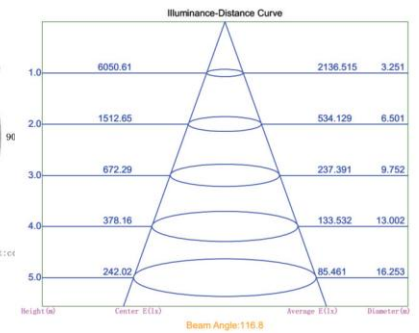

Light Distribution

Illumination Distribution

## Parameters

Part Number	ZL-UFOHighBay-50K-150W
HID Wattage Equivalent	500W
Initial Fixture Lumen Output	19500 LM
System Power	150W
Weight (lbs)	10 lbs
Input Voltage	120 - 277 VAC
Mounting	Chain / Direct Mechanic
Viewing Angles	120 Degree
CRI	80
Working Temperature	-20 °C -450°C; 10% - 90% RH
Color Temperature	5000 K
LED life (L70)	50,000 Hours
Dimmable	Yes, 0 - 10 V Dimming
Material	Aluminum + Plastic
Protection Rate	IP64, for Indoor Use Only
Rating	UL and DLC
Finish	Black
Warranty	5 Years