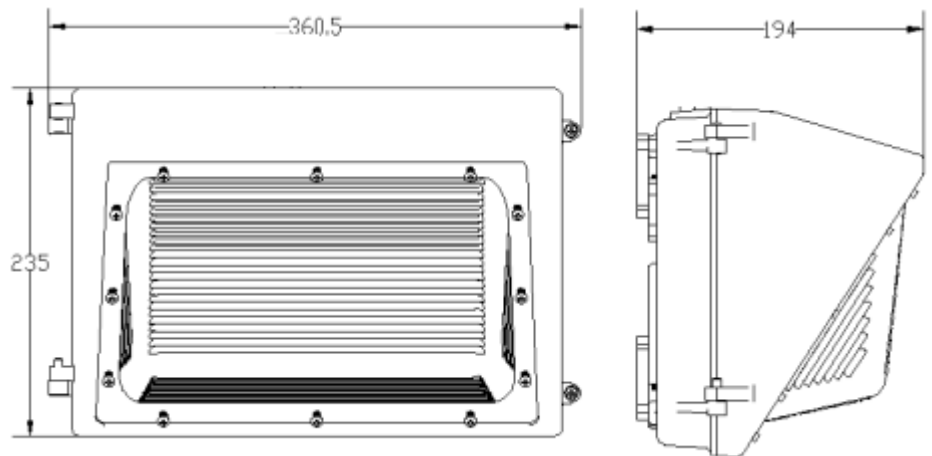

TECHNICAL DATA SHEET

NAME: LED Wall Pack

P/N: ZL-WP4-120W-50K

Advantage:

- UL cUL DLC certificate
- IP65 Internal driver, Input voltage 100-277VAC
- No UV or IR in the beam
- Easy to install and operate
- Energy saving, long lifespan
- Light is soft and uniform, safe to eyes
- Instant start, NO flickering, NO humming
- Green and eco-friendly without mercury.

Application:

- ◆ entrance lighting, courtyard lighting
- ◆ Industrial lighting, Outdoor landscape lighting;
- ◆ Buildings
- ◆ Wall lighting area and so on.

TECHNICAL DATA SHEET

Product Specifications

Product name	LED Wall Pack
Part No	ZL-WP4-120W-50K
Dimension	360.5*235*194mm

Technical Characteristic

Color temperature	5000K
CRI	>80
Lumen	15000LM
Lumen Efficacy	125LM/W
Input Power	120W
Viewing Angle	110 Degree
Input Voltage	100-277VAC 50/60Hz
PF	>0.9
Waterproof Rating	IP65

Materials

TECHNICAL DATA SHEET

Light Distribution Testing Parameters

Flux out: 3616 lm

1m	1523,4451lx	170.89cm
2m	380.8,1113lx	341.78cm
3m	169.2,494.6lx	512.67cm
4m	95.20,278.2lx	683.56cm
5m	60.92,178.0lx	854.45cm
6m	42.31,123.6lx	1025.34cm
7m	31.08,90.84lx	1196.23cm
8m	23.80,69.55lx	1367.12cm
9m	18.80,54.95lx	1538.01cm
10m	15.23,44.51lx	1708.90cm