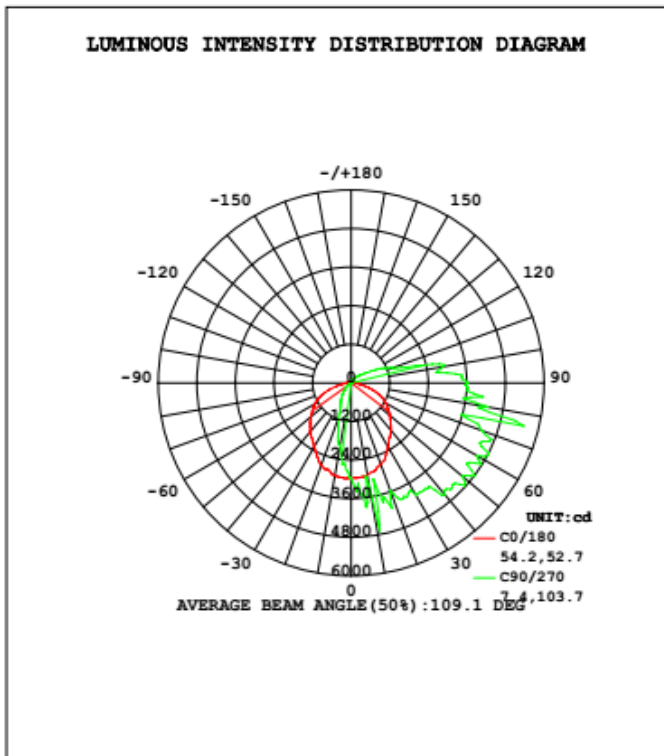

Application:

- ◆ entrance lighting, courtyard lighting
- ◆ Industrial lighting, Outdoor landscape lighting;
- ◆ Buildings
- ◆ Wall lighting area and so on.

TECHNICAL DATA SHEET

Product Specifications

Product name	LED Wall Pack
Part No	ZL-WP4-120W-50K
Dimension	360.5*235*194mm

Technical Characteristic

Color temperature	5000K
CRI	>80
Lumen	15000LM
Lumen Efficacy	125LM/W
Input Power	120W
Viewing Angle	110 Degree
Input Voltage	100-277VAC 50/60Hz
PF	>0.9
Waterproof Rating	IP65

Materials

TECHNICAL DATA SHEET

Light Distribution Testing Parameters

Flux out: 3616 lm

1m	1523,4451lx	170.89cm
2m	380.8,1113lx	341.78cm
3m	169.2,494.6lx	512.67cm
4m	95.20,278.2lx	683.56cm
5m	60.92,178.0lx	854.45cm
6m	42.31,123.6lx	1025.34cm
7m	31.08,90.84lx	1196.23cm
8m	23.80,69.55lx	1367.12cm
9m	18.80,54.95lx	1538.01cm
10m	15.23,44.51lx	1708.90cm

Height Eavg, Emax Angle: 81.02deg Diameter

Note: The Curves indicate the illuminated area and the average illumination when the luminaire is at different distance.

Package

Lamps Net Weight: 4.85 kg / pc

	Size	Qty/ Carton	Weight/ Carton
Cardboard	400*300*245mm	1	5.9 KG